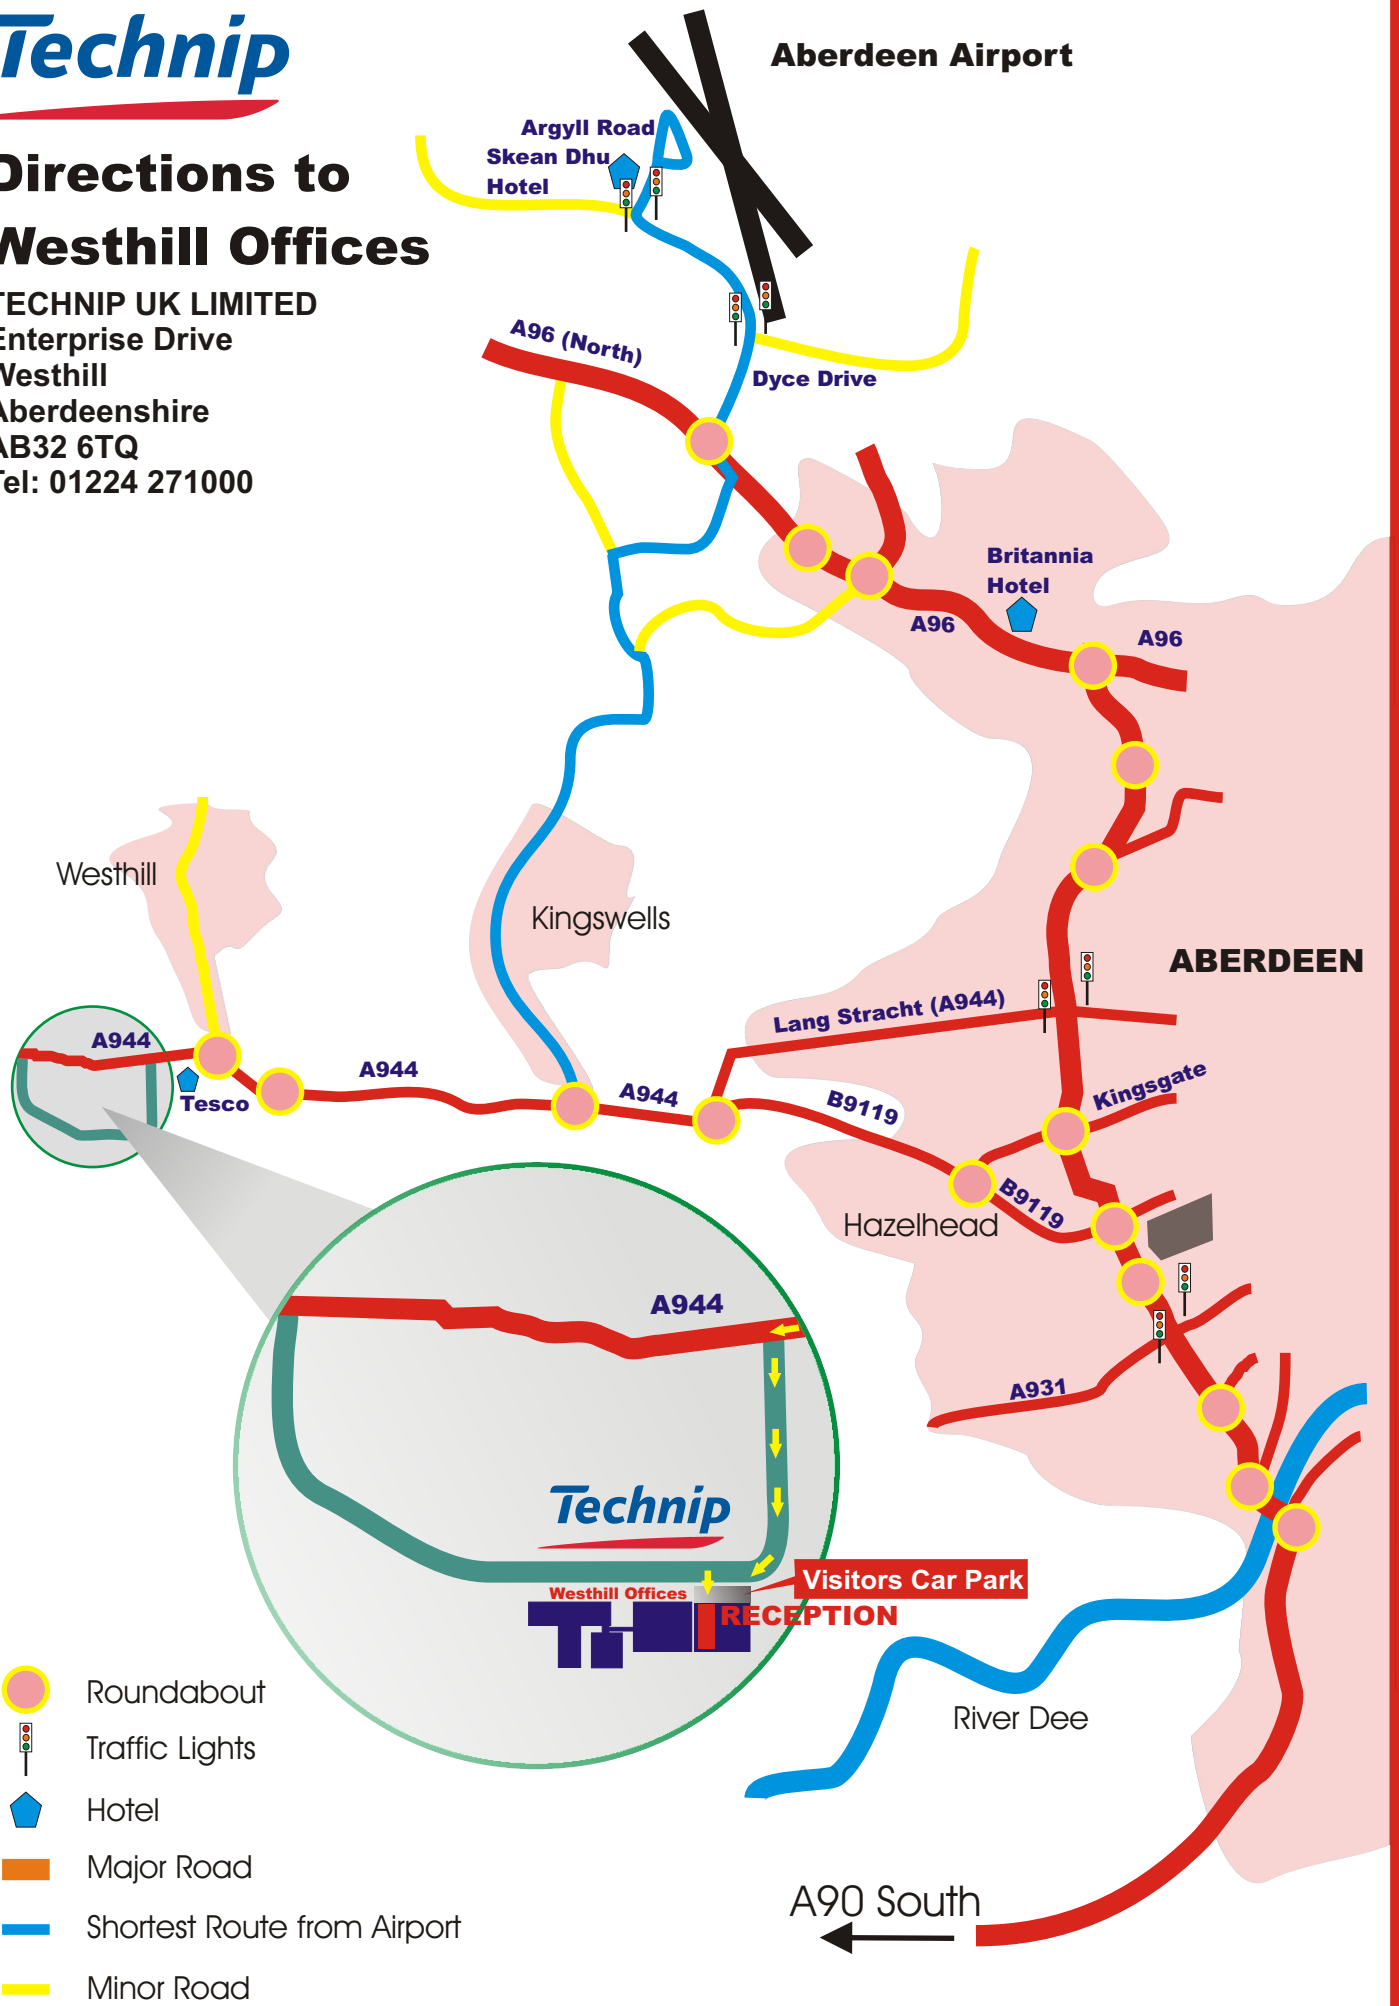

Directions to Westhill Offices

TECHNIP UK LIMITED
 Enterprise Drive
 Westhill
 Aberdeenshire
 AB32 6TQ
 Tel: 01224 271000

- Roundabout
- Traffic Lights
- Hotel
- Major Road
- Shortest Route from Airport
- Minor Road